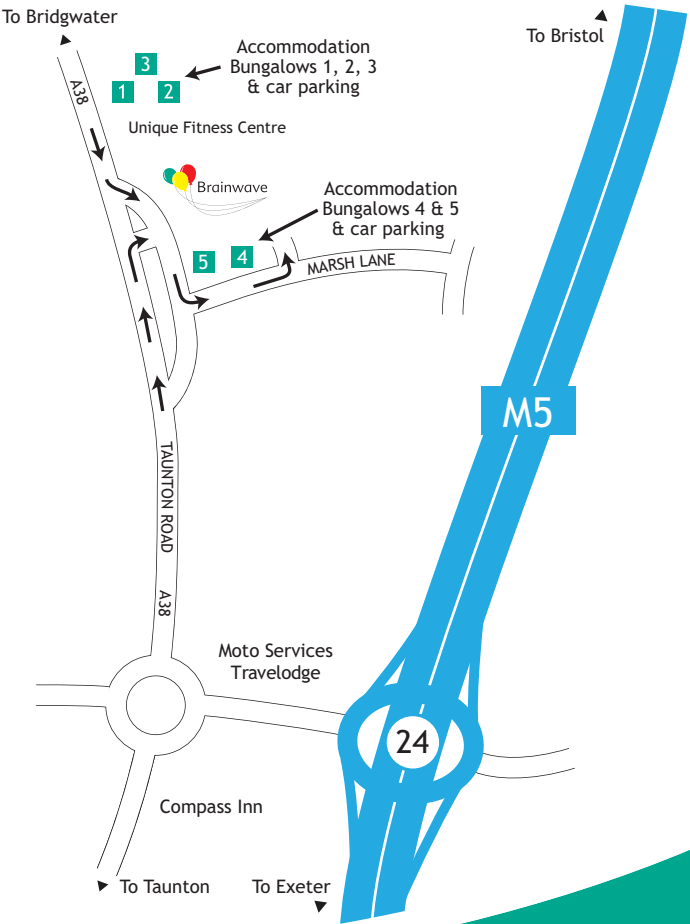

Most of our overseas families hire a car when visiting the Centre and prefer to pre-arrange this. Bristol Airport has car-hire companies on the premises, two of which are:

HERTZ: 00 44 1275 472807
AVIS: 00 44 1275 473532

Taxis are also available from the airport to the Centre.

H-CABS: 00 44 1278 424405

H-Cabs are a local taxi firm who offer preferential rates to Brainwave families.