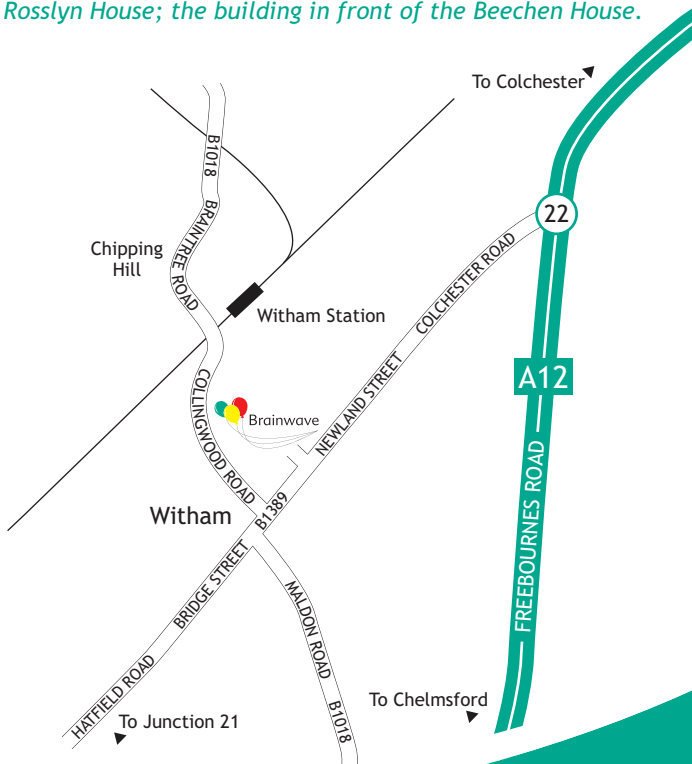

From the A12 Northbound (from Kent, London and Brentwood)

- Exit the A12 at Junction 21, then merge onto the B1389 signposted Witham.
- At roundabout take the 1st exit onto the B1389, entering Witham.
- Continue forward through mini-roundabouts and through 4 sets of traffic lights.
- Look to your left for Brainwave signs on pillars either side of a narrow driveway leading to Beechen House.

Useful visible landmark: The glass-domed conservatory of Rosslyn House; the building in front of the Beechen House.