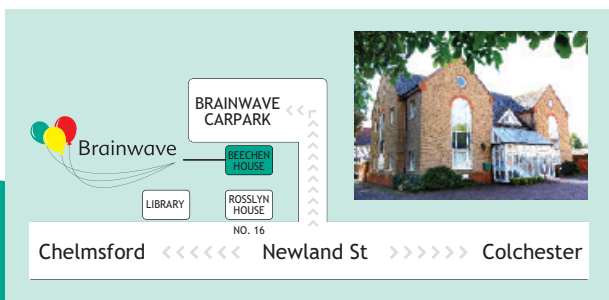

# How to find us

## From the A12 Southbound (from Norfolk/Colchester)

- Exit the A12 at Junction 22, then merge onto the B1389 signposted to Witham.
- Continue forward onto the B1389, entering Witham.
- Continue forward through mini-roundabout and traffic lights.
- Look to your right for the Brainwave signs on pillars either side of a narrow driveway leading to Beechen House.

## To Witham by train

- Witham is a 40 minute train journey from London Liverpool Street station, with trains operated frequently at peak times by the 'One' railway company.
- The Centre is only a few minutes drive from the station. There is a taxi rank immediately outside the station. They charge a minimum £4 fare.
- The Crusader mini-cab hire company currently charge £2.80 to the Brainwave Centre. They are based a few yards across the road from the station, having turned left at the station exit.
- The walk to the Centre is less than 10 minutes and is an easy walk, with the only incline being the railway bridge.
- Turn left on leaving the station. Continue to the end of Station road. Turn left and cross the railway bridge. Continue straight until reaching the mini-roundabout. Bear towards left-hand turning but take the right fork into The Avenue. Turn right at traffic lights and continue until you see the Brainwave signs at the entrance to the driveway to the Brainwave Centre.

## From the A12 Northbound (from Kent, London and Brentwood)

- Exit the A12 at Junction 21, then merge onto the B1389 signposted Witham.
- At roundabout take the 1st exit onto the B1389, entering Witham.
- Continue forward through mini-roundabouts and through 4 sets of traffic lights.
- Look to your left for Brainwave signs on pillars either side of a narrow driveway leading to Beechen House.