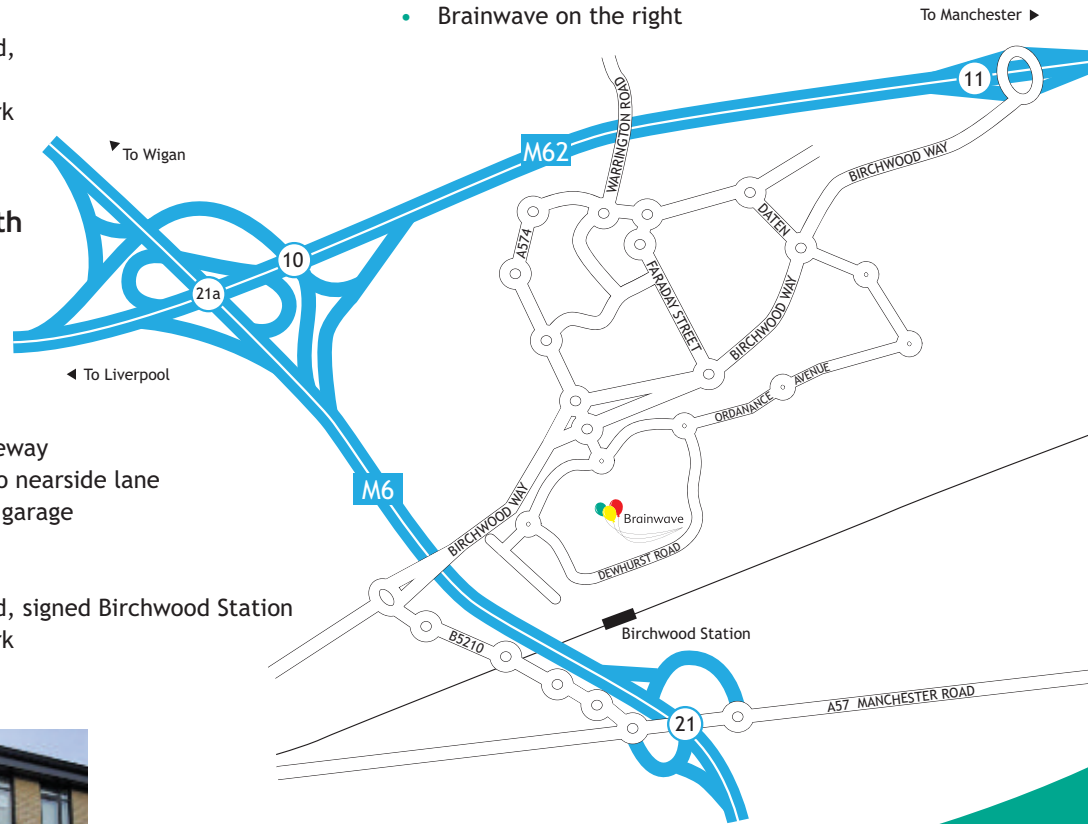

How to find us

Brainwave North West Centre

www.brainwave.org.uk

Enquiries: enquiriesnw@brainwave.org.uk
See what we do at: www.youtube.com/BrainwaveCentre

How to find us

M6 Junction 21 from North

- Right at first O (2nd exit)
- Right at next O (3rd exit) B5210 Woolston Grange Ave, signed Leigh, Birchwood
- Straight over 4 O
- Next O right (3rd exit) Birchwood Way, dual carriageway
- Next O turn right and go in to nearside lane
- Continue straight to O by BP garage
- Turn left (1st exit)
- Next O turn right (3rd exit)
- Turn 2nd right Dewhurst Road, signed Birchwood Station
- Turn 2nd right into office park
- Brainwave on the right

M6 Junction 21 from South

- Straight over O (2nd exit) B5210 Woolston Grange Ave Signed Leigh, Birchwood
- Straight over 4 O
- Next O Right (3rd exit) Birchwood Way, dual carriageway
- Next O turn right and go in to nearside lane
- Continue straight to O by BP garage
- Turn left (1st exit)
- Next O turn right (3rd exit)
- Turn 2nd right Dewhurst Road, signed Birchwood Station
- Turn 2nd right into office park
- Brainwave on the right

M62 Junction 11

- From West turn right at O on to A574 Birchwood Way
- From East turn left at O on to A574 Birchwood Way
- Straight over 2 O
- At 3rd which looks like a T junction turn left
- Continue straight to O by BP garage
- Turn left (1st exit)
- Next O turn right (3rd exit)
- Turn 2nd right Dewhurst Road signed Birchwood Station
- Turn 2nd right into office park
- Brainwave on the right